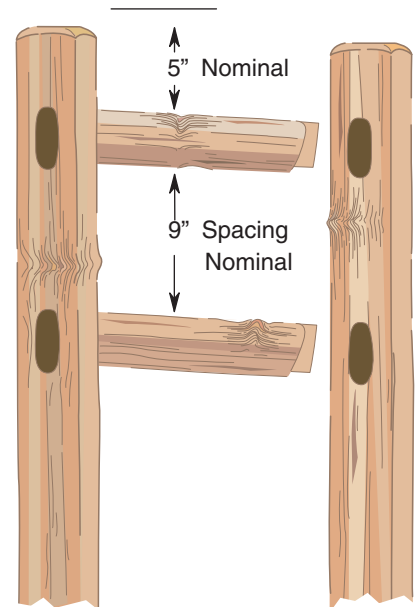

Red Cedar Split Rail Fencing

- Genuine red cedar beauty and durability.

WARNING

Drilling, sawing, sanding or machining wood products generates wood dust, a substance known to the State of California to cause cancer. Avoid inhaling wood dust or use a dust mask or other safeguards for personal protection.

California Health and Safety Code Section 25249.6

2-RAIL — 5'4" Approximate length Standard Weight

Description	Weight Each		
	Item#	(lbs.)	Girth
Line Post	55009	23	18"
End Post	55011	23	18"
Corner Post	55010	25	18"

3-RAIL — 6'6" Approximate length Standard Weight

Line Post	55012	29	18"
End Post	55013	29	18"
Corner Post	55014	32	18"

RAILS — 8', 10' Standard Weight

10'	55015	20	12 - 14"
8'	55016	16	12 - 14"

GATES

Description	Weight Each	
	Item#	(lbs.)
2 Rail x 42" Gate	55020	59
2 Rail x 60" Gate	55021	97
3 Rail x 42" Gate	55022	78
3 Rail x 60" Gate	55023	111