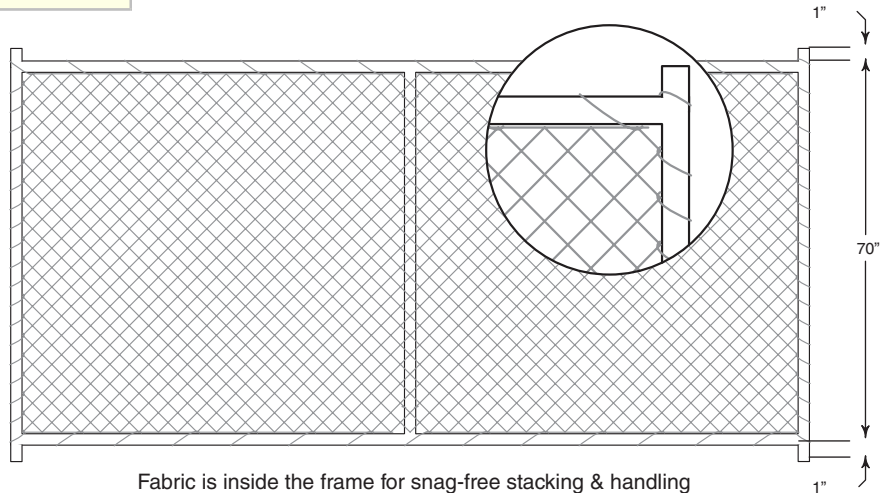

TEMPORARY FENCE PANEL

Item#	Description
TP610	10 ft Fence Panel
TP612	12 ft Fence Panel

TPSS	Square Stand
TPTS	"T" Stand

Specifications

- 6 ft in height
- 10' and 12' widths
- 1 3/8" tube frame
- 11 1/2 gauge fill

CROWD CONTROL PANEL

Hot Dipped Galvanized

Item#	Description
TPCC	Crowd Control Fence 42" height x 90" length 2 stands included with each panel

Specifications

- Weight 55 lbs
- 18 pickets total
- 3.75" picket spacing
- 3/4" round pickets
- 1 5/8" pipe frame

8" H x 21" L x 2 5/16" W
2) 1" holes, 1 7/8" pipe

Stand