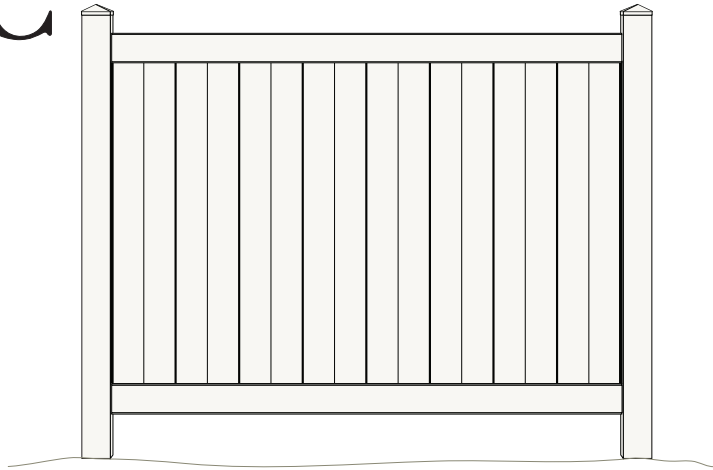

Panel kits are unassembled.

For estimating purposes 8' panel with stiffener including 1 line or end post with cap.

Order by the kit or by the individual item.

6' x 8' PANEL ONLY Without Post

Kit Number: IVN20011

If kit is ordered, all items must ship together.

Item#	DESCRIPTION	6' x 8' Panel INCLUDES
IVR2111A	1 1/2" x 5 1/2" x 95" rail	2
IVK7115	7/8" x 11.3" x 62 1/4" T & G picket	8
IVK2317	U channel x 123"	1
IVS101	Rail stiffener - Steel insert	1

ORDER POSTS AND CAPS AS NEEDED:

IVP122114	5" x 5" x 8' line post
IVP121114	5" x 5" x 8' end post
IVP123114	5" x 5" x 8' corner post
IVP120014	5" x 5" x 8' blank post
IVS311	Post stiffener
IVC0111	5" external post cap

GATES & HARDWARE

IVG20011A	46" net single gate
IVG21011A	58" net single gate
IVG22011A	70" net single gate
IVH01	Non self closing hinges - black
IVH31	Paddle latch - black
IVH21	Drop rod - black

For double drive allow for 2 of the above gate panels.