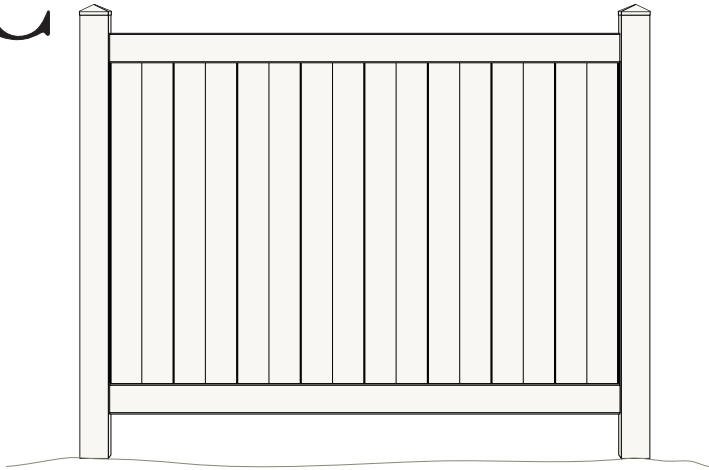

4' not in stock. Call for availability.

For estimating purposes 8' panel with stiffener including 1 line or end post with cap.

Order by the kit or by the individual item.

Panel kits are unassembled.

4' x 8' PANEL ONLY Without Post

Kit Number: IVN00011

If kit is ordered, all items must ship together.

Item#	DESCRIPTION	4' x 8' Panel INCLUDES
IVR2111A	1 1/2" x 5 1/2" x 95" rail	2
IVK7110	7/8" x 11.3" x 36" T & G picket	8
IVK2317	U channel x 123"	1
IVS101	Rail stiffener - Steel insert	1

ORDER POSTS AND CAPS AS NEEDED:

IVP122111	5" x 5" x 6' line post
IVP121111	5" x 5" x 6' end post
IVP123111	5" x 5" x 6' corner post
IVP120011	5" x 5" x 6' blank post
IVS311	Post stiffener
IVC0111	5" external post cap

GATES & HARDWARE

IVG00011A	46" net single gate
IVG01011A	58" net single gate
IVG02011A	70" net single gate
IVH01	Non self closing hinges - black
IVH31	Paddle latch - black
IVH21	Drop rod - black

For double drive allow for 2 of the above gate panels.