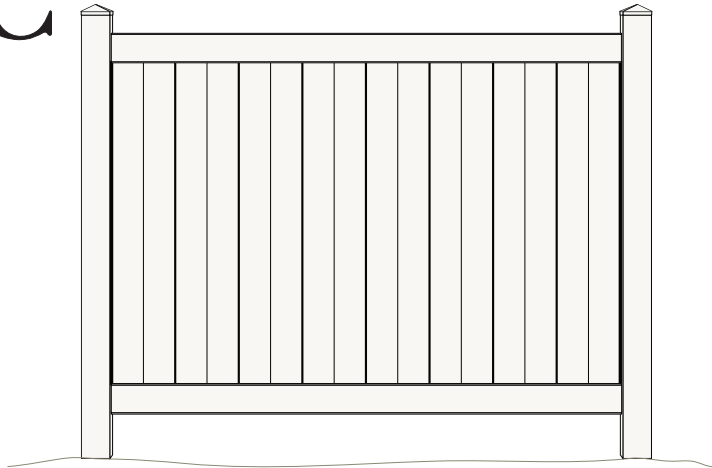

4' not in stock. Call for availability.

Panel kits are unassembled.

For estimating purposes 8' panel with stiffener including 1 line or end post with cap.

Order by the kit or by the individual item.

4' x 8' PANEL ONLY Without Post

Kit Number: IVN00000

If kit is ordered, all items must ship together.

Item#	DESCRIPTION	4' x 8' Panel INCLUDES
IVR2110A	1 1/2" x 5 1/2" x 95" rail	2
IVK7100	7/8" x 11.3" x 36" T & G picket	8
IVK2307	U channel x 123"	1
IVS101	Rail stiffener - Steel insert	1

ORDER POSTS AND CAPS AS NEEDED:

IVP122101	5" x 5" x 6' line post
IVP121101	5" x 5" x 6' end post
IVP123101	5" x 5" x 6' corner post
IVP120001	5" x 5" x 6' blank post
IVS311	Post stiffener
IVC0110	5" external post cap

GATES & HARDWARE

IVG00000A	46" net single gate
IVG01000A	58" net single gate
IVG02000A	70" net single gate
IVH01	Non self closing hinges - black
IVH31	Paddle latch - black
IVH21	Drop rod - black

For double drive allow for 2 of the above gate panels.