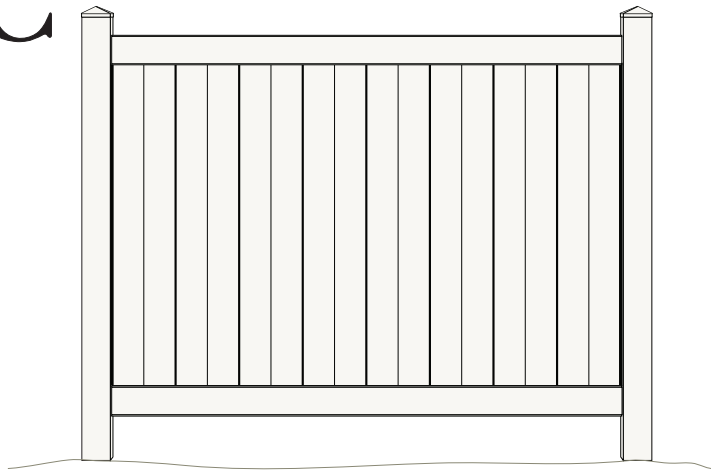

5' not in stock. Call for availability.

Panel kits are unassembled.

For estimating purposes 8' panel with stiffener including 1 line or end post with cap.

Order by the kit or by the individual item.

5' x 8' PANEL ONLY Without Post

Kit Number: IVN10022

If kit is ordered, all items must ship together.

Item#	DESCRIPTION	5' x 8' Panel INCLUDES
IVR2112A	1 1/2" x 5 1/2" x 95" rail	2
IVK7121	7/8" x 11.3" x 48" T & G picket	8
IVK2327	U channel x 123"	1
IVS101	Rail stiffener - Steel insert	1

ORDER POSTS AND CAPS AS NEEDED:

IVP122123	5" x 5" x 7' line post
IVP121123	5" x 5" x 7' end post
IVP123123	5" x 5" x 7' corner post
IVP120123	5" x 5" x 7' blank post
IVS311	Post stiffener
IVC0112	5" external post cap

GATES & HARDWARE

IVG10022A	46" net single gate
IVG11022A	58" net single gate
IVG12022A	70" net single gate
IVH01	Non self closing hinges - black
IVH31	Paddle latch - black
IVH21	Drop rod - black

For double drive allow for 2 of the above gate panels.