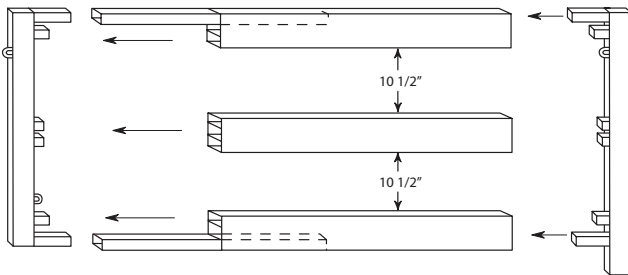

RANCH 3 Rail Fence Gate Frame

Item#	Opening
45036W	Up to 6 ft

ADJUST-A-GATE

PVC Rigid Profiles Not Supplied with Gate

- Square frame design for professional quality
- Kit includes: vertical frame, 6' spreader bars, post hinges, frame hinges, gate latch, truss cable, stainless steel screws
- 180° hinge system
- Easy "on-site" assembly

CONSTRUCTION

- Fade and rust resistant, white powder coat over galvanized steel
- 2" x 2" square frame
- 6' galvanized spreader bars
- Each kit will cover an opening of up to 6'
- Available in white (call for special order colors)

Adjustable Steel Frame For Wood Fencing

Item#	Description
26300-36	AG 36 36" - 60" opening
26300-36-3	Contractor Series 3-Rail — AG 36-3
26300-60	AG 60 60" - 96" opening
26300-60-3	Contractor Series 3-Rail — AG 60-3
26310-301	UL-301 Galvanized Drop Rod Assembly For Wood Gate