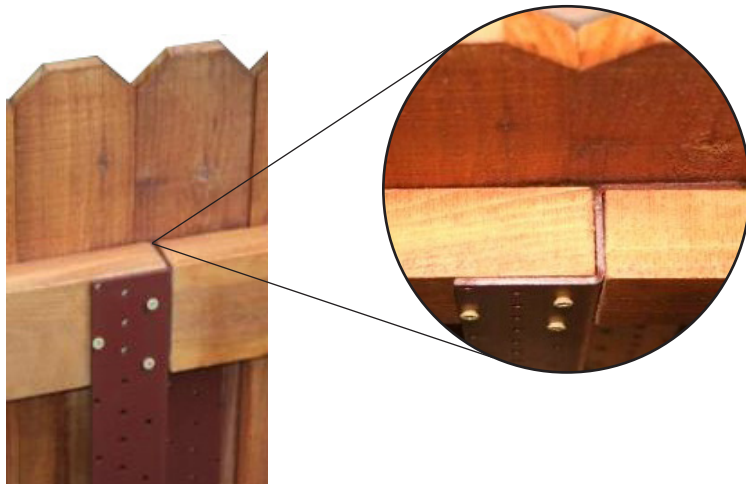

Item #	Description	Qty.	Weight Each
ZEEP084	7'	100	18 lbs.
ZEEP090	7' 6"	100	20 lbs.
ZEEP096	8'	100	21 lbs.
ZEEP108	9'	100	23 lbs.
ZEEP120	10'	100	26 lbs.

- 11 GA Galvanized to G90
- No brackets needed
- Withstand wind gusts of up to 72 miles an hour
- Can also easily be concealed by placing a 6" board over the post