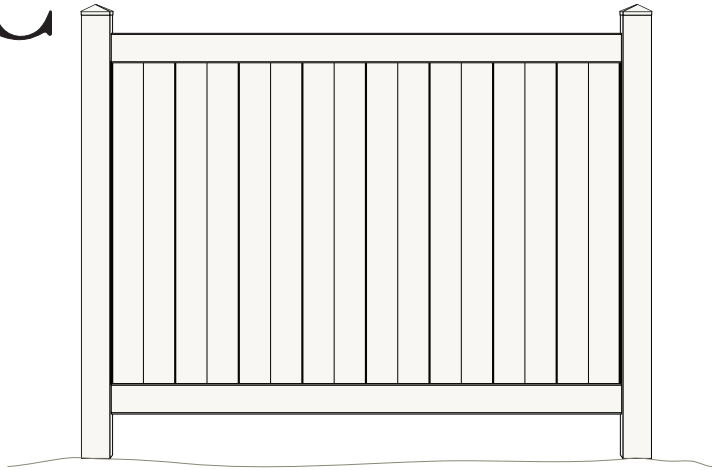

Panel kits are unassembled.

For estimating purposes 8' panel with stiffener including 1 line or end post with cap.

Order by the kit or by the individual item.

6' x 8' PANEL ONLY Without Post

Kit Number: IVN20022

If kit is ordered, all items must ship together.

Item#	DESCRIPTION	6' x 8' Panel INCLUDES
IVR2112A	1 1/2" x 5 1/2" x 95" rail	2
IVK7125	7/8" x 11.3" x 62 1/4" T & G picket	8
IVK2327	U channel x 123"	1
IVS101	Rail stiffener - Steel insert	1

ORDER POSTS AND CAPS AS NEEDED:

IVP122124	5" x 5" x 8' line post
IVP121124	5" x 5" x 8' end post
IVP123124	5" x 5" x 8' corner post
IVP120024	5" x 5" x 8' blank post
IVS311	Post stiffener
IVC0112	5" external post cap

GATES & HARDWARE

IVG20022A	46" net single gate
IVG21022A	58" net single gate
IVG22022A	70" net single gate
IVH01	Non self closing hinges - black
IVH31	Paddle latch - black
IVH21	Drop rod - black

For double drive allow for 2 of the above gate panels.