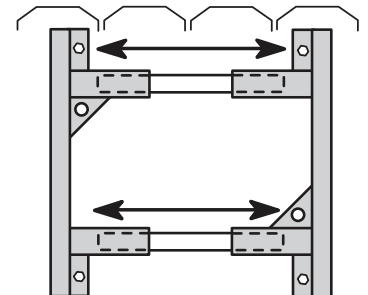

- **Galvanized Hardware Included**
  Gate Frame Hinges, Lag Hinges, Zinc Thumb Latch, Stop Plate, Cable Truss Kit
- **Galvanized Steel Frame**
  With tan polyester powder coated
- **Wood Not Supplied With Frame**

Item#	Gate Latches
15991	UL-101 notched for round post weld-on, ZINC
15995	UL-103 flat bolt-on, ZINC
15997	UL-104 notched for round post bolt-on, ZINC
45403	UL-302 double drive drop rod white powder coated for vinyl gate. Includes: 1 — UL-302 drop rod 2 — UL-302 drop rod guides