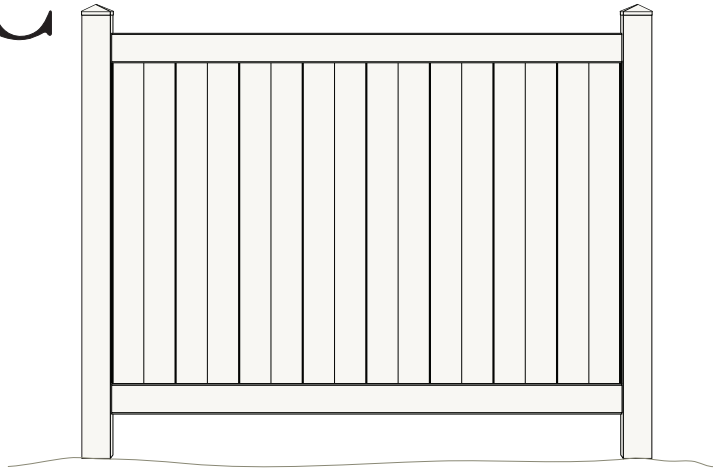

5' not in stock. Call for availability.

Panel kits are unassembled.

For estimating purposes 8' panel with stiffener including 1 line or end post with cap.

Order by the kit or by the individual item.

5' x 8' PANEL ONLY Without Post

Kit Number: IVN10000

If kit is ordered, all items must ship together.

Item#	DESCRIPTION	5' x 8' Panel INCLUDES
IVR2110A	1 1/2" x 5 1/2" x 95" rail	2
IVK7101	7/8" x 11.3" x 48" T & G picket	8
IVK2307	U channel x 123"	1
IVS101	Rail stiffener - Steel insert	1

ORDER POSTS AND CAPS AS NEEDED:

IVP122103	5" x 5" x 7' line post
IVP121103	5" x 5" x 7' end post
IVP123103	5" x 5" x 7' corner post
IVP120003	5" x 5" x 7' blank post
IVS311	Post stiffener
IVC0110	5" external post cap

GATES & HARDWARE

IVG10000A	46" net single gate
IVG11000A	58" net single gate
IVG12000A	70" net single gate
IVH01	Non self closing hinges - black
IVH31	Paddle latch - black
IVH21	Drop rod - black

For double drive allow for 2 of the above gate panels.