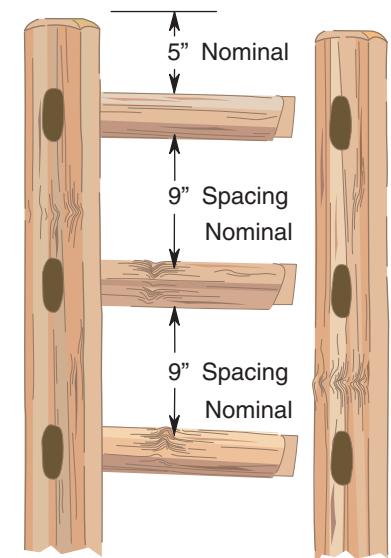

Red Cedar Split Rail Fencing

- Genuine red cedar beauty and durability.

WARNING

Drilling, sawing, sanding or machining wood products generates wood dust, a substance known to the State of California to cause cancer. Avoid inhaling wood dust or use a dust mask or other safeguards for personal protection.

California Health and Safety Code Section 25249.6

2-RAIL — 5'4" Approximate length Standard Weight

Description	Weight Each		
	Item#	(lbs.)	Girth
Line Post	55009	23	18"
End Post	55011	23	18"
Corner Post	55010	25	18"

3-RAIL — 6'6" Approximate length Standard Weight

Line Post	55012	29	18"
End Post	55013	29	18"
Corner Post	55014	32	18"

RAILS — 8', 10' Standard Weight

10'	55015	20	12 - 14"
8'	55016	16	12 - 14"

GATES

Description	Weight Each	
	Item#	(lbs.)
2 Rail x 42" Gate	55020	59
2 Rail x 60" Gate	55021	97
3 Rail x 42" Gate	55022	78
3 Rail x 60" Gate	55023	111