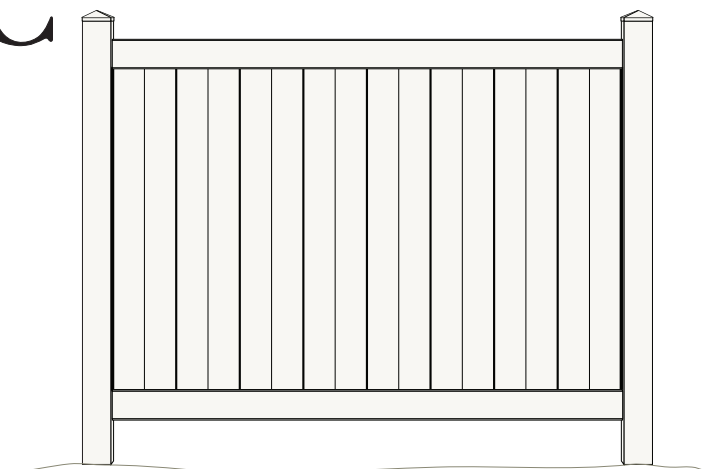

Panel kits are unassembled.

For estimating purposes 8' panel with stiffener including 1 line or end post with cap.

Order by the kit or by the individual item.

6' x 8' PANEL ONLY Without Post

Kit Number: IVN20000

If kit is ordered, all items must ship together.

Item#	DESCRIPTION	6' x 8' Panel INCLUDES
IVR2110A	1 1/2" x 5 1/2" x 95" rail	2
IVK7105	7/8" x 11.3" x 62 1/4" T & G picket	8
IVK2307	U channel x 123"	1
IVS101	Rail stiffener - Steel insert	1

ORDER POSTS AND CAPS AS NEEDED:

IVP122104	5" x 5" x 8' line post
IVP121104	5" x 5" x 8' end post
IVP123104	5" x 5" x 8' corner post
IVP120004	5" x 5" x 8' blank post
IVS311	Post stiffener
IVC0110	5" external post cap

GATES & HARDWARE

IVG20000A	46" net single gate
IVG21000A	58" net single gate
IVG22000A	70" net single gate
IVH01	Non self closing hinges - black
IVH31	Paddle latch - black
IVH21	Drop rod - black

For double drive allow for 2 of the above gate panels.