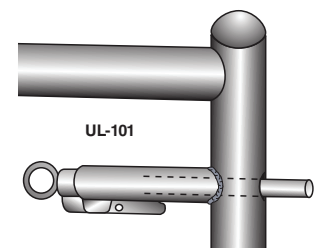

RANCH 3 Rail Fence Gate Frame

Item#	Opening
45036W	Up to 6 ft

ADJUST-A-GATE

PVC Rigid Profiles Not Supplied with Gate

- Square frame design for professional quality
- Kit includes: vertical frame, 6' spreader bars, post hinges, frame hinges, gate latch, truss cable, stainless steel screws
- 180° hinge system
- Easy "on-site" assembly

CONSTRUCTION

- Fade and rust resistant, white powder coat over galvanized steel
- 2" x 2" square frame
- 6' galvanized spreader bars
- Each kit will cover an opening of up to 6'
- Available in white (call for special order colors)

Adjustable Steel Frame For Wood Fencing

Item#	Description
26300-36	AG 36 36" - 60" opening
26300-36-3	Contractor Series 3-Rail — AG 36-3
26300-60	AG 60 60" - 96" opening
26300-60-3	Contractor Series 3-Rail — AG 60-3
26310-301	UL-301 Galvanized Drop Rod Assembly For Wood Gate

- **Galvanized Hardware Included**
  Gate Frame Hinges, Lag Hinges, Zinc Thumb Latch, Stop Plate, Cable Truss Kit
- **Galvanized Steel Frame**
  With tan polyester powder coated
- **Wood Not Supplied With Frame**

Item#	Gate Latches
15991	UL-101 notched for round post weld-on, ZINC
15995	UL-103 flat bolt-on, ZINC
15997	UL-104 notched for round post bolt-on, ZINC
45403	UL-302 double drive drop rod white powder coated for vinyl gate. Includes: 1 — UL-302 drop rod 2 — UL-302 drop rod guides