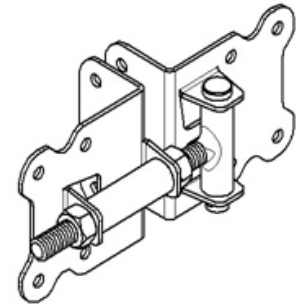

VINYL TO VINYL, NON SELF-CLOSING

Color	Box Qty.	Item#
White	12	IVH00
Black	12	IVH01

VINYL TO VINYL, SELF-CLOSING

White	12	IVH10
Black	12	IVH11