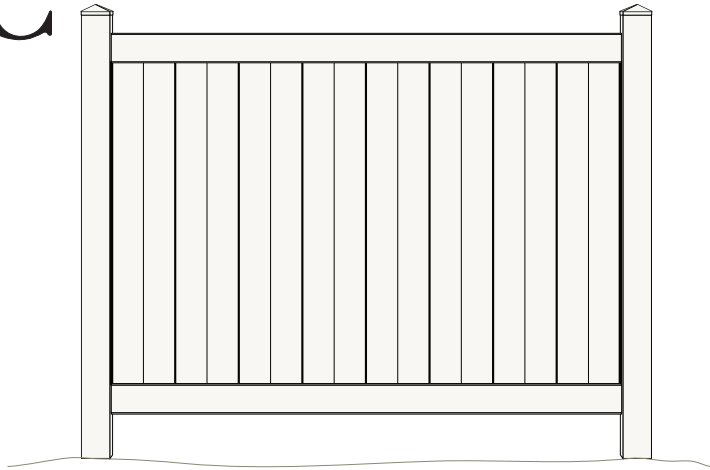

4' not in stock. Call for availability.

Panel kits are unassembled.

For estimating purposes 8' panel with stiffener including 1 line or end post with cap.

Order by the kit or by the individual item.

4' x 8' PANEL ONLY Without Post

Kit Number: IVN00022

If kit is ordered, all items must ship together.

Item#	DESCRIPTION	4' x 8' Panel INCLUDES
IVR2112A	1 1/2" x 5 1/2" x 95" rail	2
IVK7130	7/8" x 11.3" x 36" T & G picket	8
IVK2327	U channel x 123"	1
IVS101	Rail stiffener - Steel insert	1

ORDER POSTS AND CAPS AS NEEDED:

IVP122121	5" x 5" x 6' line post
IVP121121	5" x 5" x 6' end post
IVP123121	5" x 5" x 6' corner post
IVP120021	5" x 5" x 6' blank post
IVS311	Post stiffener
IVC0112	5" external post cap

GATES & HARDWARE

IVG00022A	46" net single gate
IVG01022A	58" net single gate
IVG02022A	70" net single gate
IVH01	Non self closing hinges - black
IVH31	Paddle latch - black
IVH21	Drop rod - black

For double drive allow for 2 of the above gate panels.