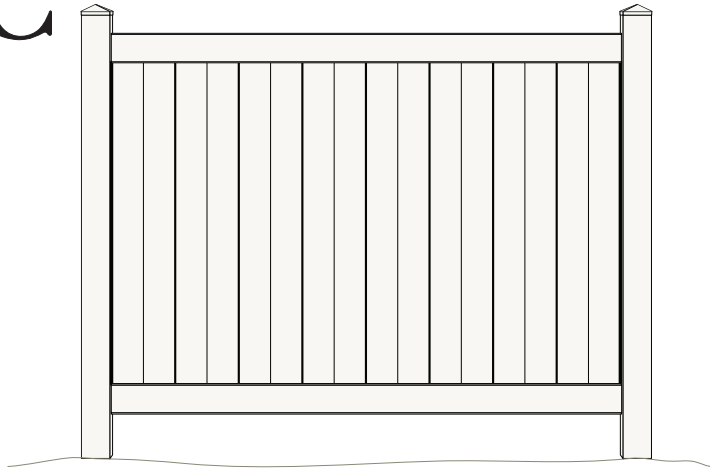

5' not in stock. Call for availability.

Panel kits are unassembled.

For estimating purposes 8' panel with stiffener including 1 line or end post with cap.

Order by the kit or by the individual item.

5' x 8' PANEL ONLY Without Post

Kit Number: IVN10011

If kit is ordered, all items must ship together.

Item#	DESCRIPTION	5' x 8' Panel INCLUDES
IVR2111A	1 1/2" x 5 1/2" x 95" rail	2
IVK7111	7/8" x 11.3" x 48" T & G picket	8
IVK2317	U channel x 123"	1
IVS101	Rail stiffener - Steel insert	1

ORDER POSTS AND CAPS AS NEEDED:

IVP122113	5" x 5" x 7' line post
IVP121113	5" x 5" x 7' end post
IVP123113	5" x 5" x 7' corner post
IVP120013	5" x 5" x 7' blank post
IVS311	Post stiffener
IVC0111	5" external post cap

GATES & HARDWARE

IVG10011A	46" net single gate
IVG11011A	58" net single gate
IVG12011A	70" net single gate
IVH01	Non self closing hinges - black
IVH31	Paddle latch - black
IVH21	Drop rod - black

For double drive allow for 2 of the above gate panels.