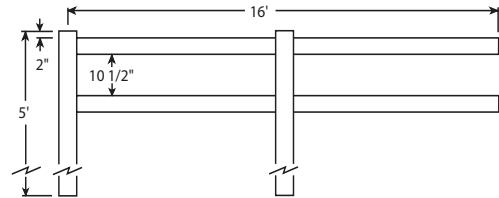

RIGID PVC FENCING

Description	Item#	Price
-------------	-------	-------

2-RAIL — 5' LENGTH POSTS (.135" wall)

Spacing Between Rails = 10 1/2"

5" x 5" x 5' Line	IVP122200
5" x 5" x 5' End	IVP121200
5" x 5" x 5' Corner	IVP123200
5" x 5" x 5' 3-way	IVP124200
5" x 5" x 5' Blank	IVP120000