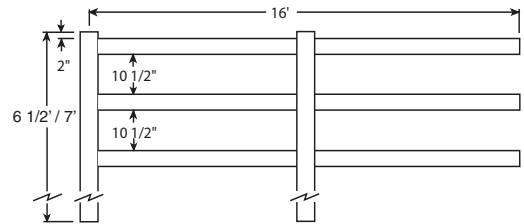

4-RAIL — 7' LENGTH POSTS (.135" wall)

Spacing Between Rails = 9"

5" x 5" x 7' Line	IVP122403
5" x 5" x 7' End	IVP121403
5" x 5" x 7' Corner	IVP123403
5" x 5" x 7' 3-way	IVP124403