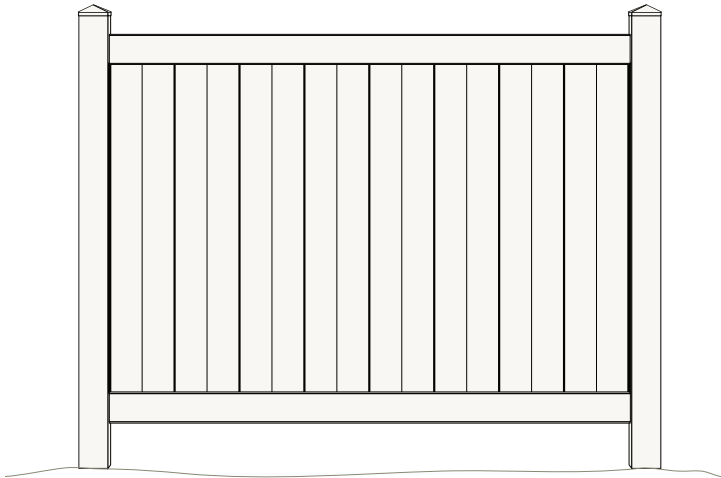

5' not in stock. Call for availability.

For estimating purposes 8' panel with steel bottom rail stiffener including 1 line or end post with cap.

Panel kits are unassembled.

Order by the kit or by the individual item.

5' x 8' PANEL ONLY Without Post

Kit Number: IVN10000

If kit is ordered, all items must ship together.

PANEL PRICE

Item#	DESCRIPTION	5' x 8' Panel INCLUDES	UNIT PRICE	EXTENSION PRICE
IVR2110A	1 1/2" x 5 1/2" x 95" rail	2		
IVK7101	7/8" x 11.3" x 48" T & G picket	8		
IVK2307	U channel x 123"	1		
IVS101	Rail stiffener - Steel insert	1		

ORDER POSTS AND CAPS AS NEEDED:

IVP122103	5" x 5" x 7' line post
IVP121103	5" x 5" x 7' end post
IVP123103	5" x 5" x 7' corner post
IVP120003	5" x 5" x 7' blank post
IVS311	Post stiffener
IVC0110	5" external post cap

GATES & HARDWARE

IVG10000A	46" net single gate	Assembled	Unassembled
IVG11000A	58" net single gate		
IVG12000A	70" net single gate		
IVH01	Non self closing hinges - black		
IVH31	Paddle latch - black		
IVH21	Drop rod - black		

For double drive allow for 2 of the above gate panels.