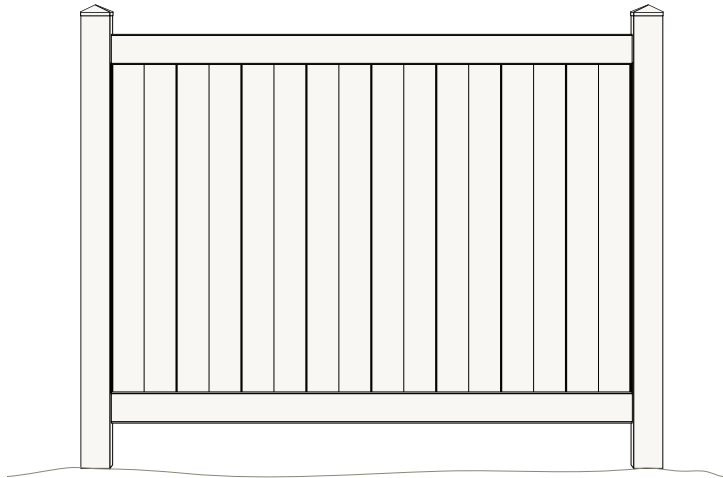

Panel kits are unassembled.

4' not in stock. Call for availability.

For estimating purposes 8' panel with steel bottom rail stiffener including 1 line or end post with cap.

Order by the kit or by the individual item.

4' x 8' PANEL ONLY Without Post

Kit Number: IVN00011

If kit is ordered, all items must ship together.

PANEL PRICE

Item#	DESCRIPTION	4' x 8' Panel INCLUDES	UNIT PRICE	EXTENSION PRICE
IVR2111A	1 1/2" x 5 1/2" x 95" rail	2		
IVK7110	7/8" x 11.3" x 36" T & G picket	8		
IVK2317	U channel x 123"	1		
IVS101	Rail stiffener - Steel insert	1		

ORDER POSTS AND CAPS AS NEEDED:

IVP122111	5" x 5" x 6' line post
IVP121111	5" x 5" x 6' end post
IVP123111	5" x 5" x 6' corner post
IVP120011	5" x 5" x 6' blank post
IVS311	Post stiffener
IVC0111	5" external post cap

GATES & HARDWARE

IVG00011A	46" net single gate	Assembled	Unassembled
IVG01011A	58" net single gate		
IVG02011A	70" net single gate		
IVH01	Non self closing hinges - black		
IVH31	Paddle latch - black		
IVH21	Drop rod - black		

For double drive allow for 2 of the above gate panels.