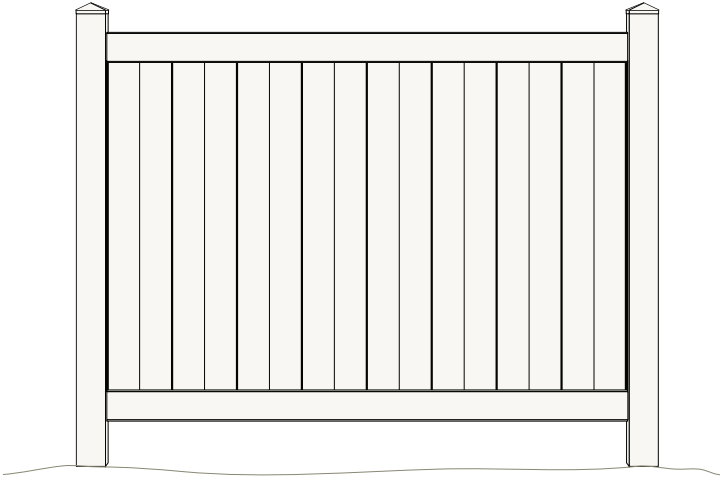

Panel kits are unassembled.

For estimating purposes 8' panel with steel bottom rail stiffener including 1 line or end post with cap.

Order by the kit or by the individual item.

6' x 8' PANEL ONLY Without Post

Kit Number: IVN20000

If kit is ordered, all items must ship together.

PANEL PRICE

Item#	DESCRIPTION	6' x 8' Panel INCLUDES	UNIT PRICE	EXTENSION PRICE
IVR2110A	1 1/2" x 5 1/2" x 95" rail	2		
IVK7105	7/8" x 11.3" x 62 1/4" T & G picket	8		
IVK2307	U channel x 123"	1		
IVS101	Rail stiffener - Steel insert	1		

ORDER POSTS AND CAPS AS NEEDED:

IVP122104	5" x 5" x 8' line post
IVP121104	5" x 5" x 8' end post
IVP123104	5" x 5" x 8' corner post
IVP120004	5" x 5" x 8' blank post
IVS311	Post stiffener
IVC0110	5" external post cap

GATES & HARDWARE

IVG20000A	46" net single gate	Assembled	Unassembled
IVG21000A	58" net single gate		
IVG22000A	70" net single gate		
IVH01	Non self closing hinges - black		
IVH31	Paddle latch - black		
IVH21	Drop rod - black		

For double drive allow for 2 of the above gate panels.