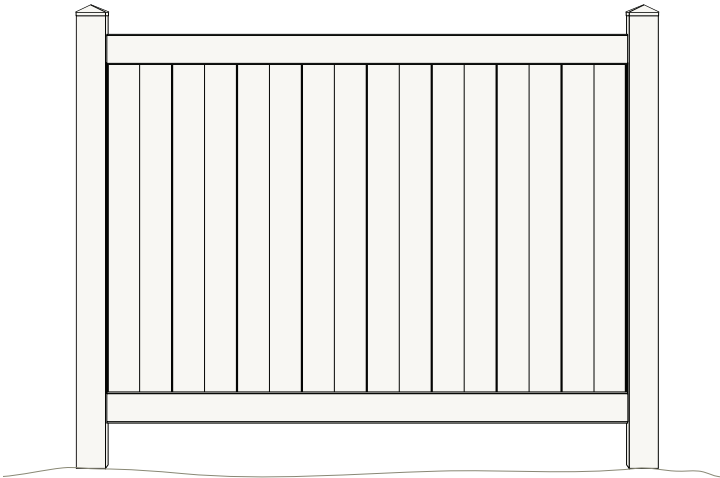

4' not in stock. Call for availability.

For estimating purposes 8' panel with steel bottom rail stiffener including 1 line or end post with cap.

Panel kits are unassembled.

Order by the kit or by the individual item.

4' x 8' PANEL ONLY Without Post

Kit Number: IVN00022

If kit is ordered, all items must ship together.

PANEL PRICE

Item#	DESCRIPTION	4' x 8' Panel INCLUDES	UNIT PRICE	EXTENSION PRICE
IVR2112A	1 1/2" x 5 1/2" x 95" rail	2		
IVK7130	7/8" x 11.3" x 36" T & G picket	8		
IVK2327	U channel x 123"	1		
IVS101	Rail stiffener - Steel insert	1		

ORDER POSTS AND CAPS AS NEEDED:

IVP122121	5" x 5" x 6' line post
IVP121121	5" x 5" x 6' end post
IVP123121	5" x 5" x 6' corner post
IVP120021	5" x 5" x 6' blank post
IVS311	Post stiffener
IVC0112	5" external post cap

GATES & HARDWARE

IVG00022A	46" net single gate	Assembled	Unassembled
IVG01022A	58" net single gate		
IVG02022A	70" net single gate		
IVH01	Non self closing hinges - black		
IVH31	Paddle latch - black		
IVH21	Drop rod - black		

For double drive allow for 2 of the above gate panels.