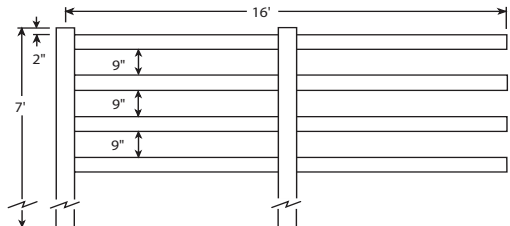

3-RAIL — 6 1/2' & 7' LENGTH POSTS (.135" wall)

Spacing Between Rails = 10 1/2"

5" x 5" x 6 1/2' Line	IVP122302
5" x 5" x 7' Line	IVP122303
5" x 5" x 7' End	IVP121303
5" x 5" x 7' Corner	IVP123303
5" x 5" x 7' 3-way	IVP124303
5" x 5" x 7' Blank	IVP120003

4-RAIL — 7' LENGTH POSTS (.135" wall)

Spacing Between Rails = 9"

5" x 5" x 7' Line	IVP122403
5" x 5" x 7' End	IVP121403
5" x 5" x 7' Corner	IVP123403
5" x 5" x 7' 3-way	IVP124403

RIBBED RAILS - NOTCHED

1 1/2" x 5 1/2" x 16' (.080" wall)	IVR2000C
2" x 6" x 16' (.100" wall)	IVR4200C