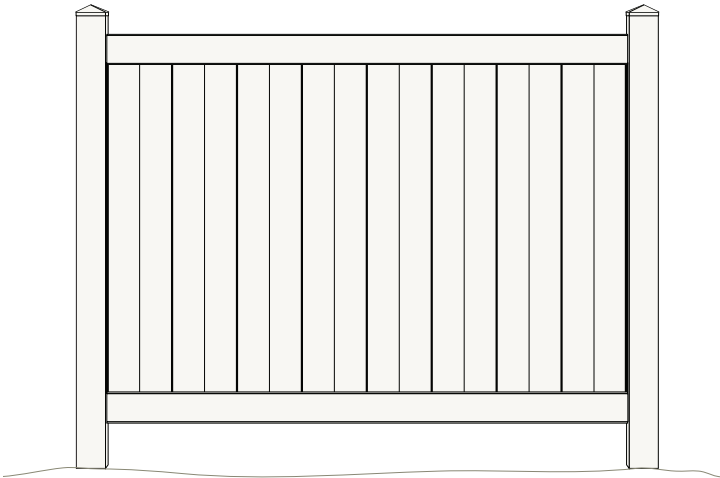

Panel kits are unassembled.

For estimating purposes 8' panel with steel bottom rail stiffener including 1 line or end post with cap.

Order by the kit or by the individual item.

6' x 8' PANEL ONLY Without Post

Kit Number: IVN20022

If kit is ordered, all items must ship together.

PANEL PRICE

Item#	DESCRIPTION	6' x 8' Panel INCLUDES	UNIT PRICE	EXTENSION PRICE
IVR2112A	1 1/2" x 5 1/2" x 95" rail	2		
IVK7125	7/8" x 11.3" x 62 1/4" T & G picket	8		
IVK2327	U channel x 123"	1		
IVS101	Rail stiffener - Steel insert	1		

ORDER POSTS AND CAPS AS NEEDED:

IVP122124	5" x 5" x 8' line post
IVP121124	5" x 5" x 8' end post
IVP123124	5" x 5" x 8' corner post
IVP120024	5" x 5" x 8' blank post
IVS311	Post stiffener
IVC0112	5" external post cap

GATES & HARDWARE

IVG20022A	46" net single gate	Assembled	Unassembled
IVG21022A	58" net single gate		
IVG22022A	70" net single gate		
IVH01	Non self closing hinges - black		
IVH31	Paddle latch - black		
IVH21	Drop rod - black		

For double drive allow for 2 of the above gate panels.