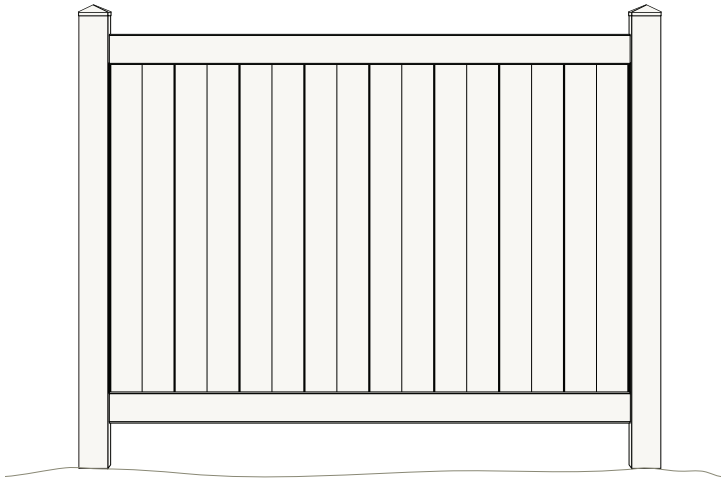

Panel kits are unassembled.

For estimating purposes 8' panel with steel bottom rail stiffener including 1 line or end post with cap.

Order by the kit or by the individual item.

6' x 8' PANEL ONLY Without Post

Kit Number: IVN20011

If kit is ordered, all items must ship together.

PANEL PRICE

Item#	DESCRIPTION	6' x 8' Panel INCLUDES	UNIT PRICE	EXTENSION PRICE
IVR2111A	1 1/2" x 5 1/2" x 95" rail	2		
IVK7115	7/8" x 11.3" x 62 1/4" T & G picket	8		
IVK2317	U channel x 123"	1		
IVS101	Rail stiffener - Steel insert	1		

ORDER POSTS AND CAPS AS NEEDED:

IVP122114	5" x 5" x 8' line post
IVP121114	5" x 5" x 8' end post
IVP123114	5" x 5" x 8' corner post
IVP120014	5" x 5" x 8' blank post
IVS311	Post stiffener
IVC0111	5" external post cap

GATES & HARDWARE

IVG20011A	46" net single gate	Assembled	Unassembled
IVG21011A	58" net single gate		
IVG22011A	70" net single gate		
IVH01	Non self closing hinges - black		
IVH31	Paddle latch - black		
IVH21	Drop rod - black		

For double drive allow for 2 of the above gate panels.