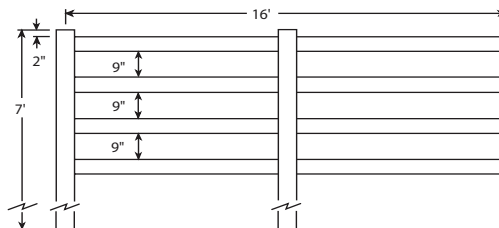

4-RAIL — 7' LENGTH POSTS (.135" wall)

Spacing Between Rails = 9"

5" x 5" x 7' Line	IVP122403
5" x 5" x 7' End	IVP121403
5" x 5" x 7' Corner	IVP123403
5" x 5" x 7' 3-way	IVP124403