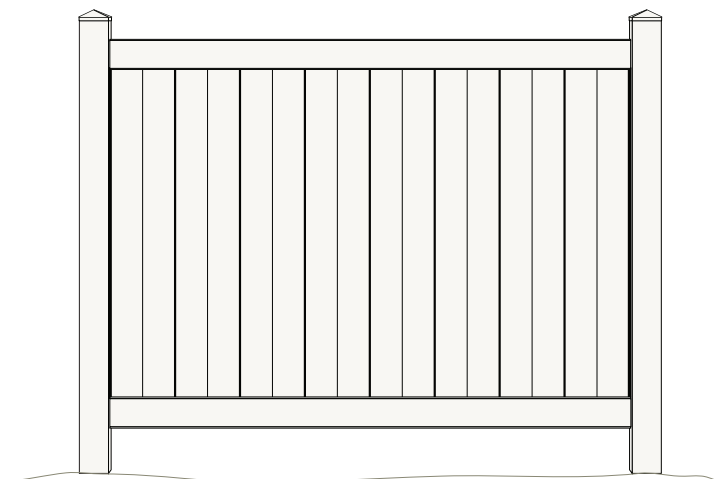

Panel kits are unassembled.

5' not in stock. Call for availability.

For estimating purposes 8' panel with steel bottom rail stiffener including 1 line or end post with cap.

Order by the kit or by the individual item.

5' x 8' PANEL ONLY Without Post

Kit Number: IVN10011

If kit is ordered, all items must ship together.

PANEL PRICE

Item#	DESCRIPTION	5' x 8' Panel INCLUDES	UNIT PRICE	EXTENSION PRICE
IVR2111A	1 1/2" x 5 1/2" x 95" rail	2		
IVK7111	7/8" x 11.3" x 48" T & G picket	8		
IVK2317	U channel x 123"	1		
IVS101	Rail stiffener - Steel insert	1		

ORDER POSTS AND CAPS AS NEEDED:

IVP122113	5" x 5" x 7' line post
IVP121113	5" x 5" x 7' end post
IVP123113	5" x 5" x 7' corner post
IVP120013	5" x 5" x 7' blank post
IVS311	Post stiffener
IVC0111	5" external post cap

GATES & HARDWARE

IVG10011A	46" net single gate	Assembled	Unassembled
IVG11011A	58" net single gate		
IVG12011A	70" net single gate		
IVH01	Non self closing hinges - black		
IVH31	Paddle latch - black		
IVH21	Drop rod - black		

For double drive allow for 2 of the above gate panels.