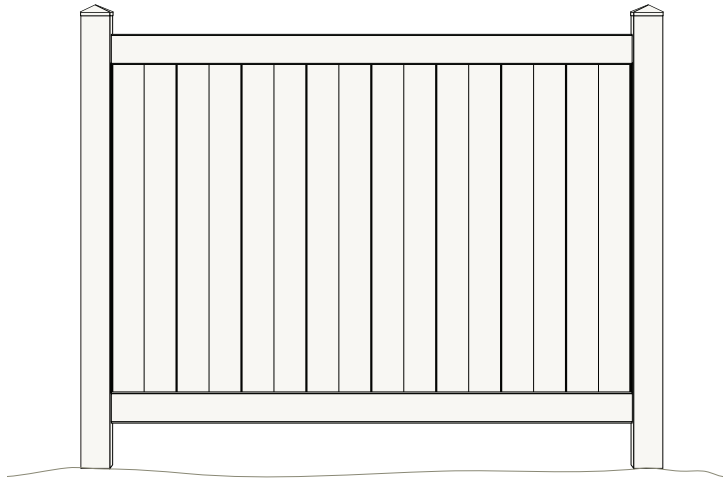

5' not in stock. Call for availability.

For estimating purposes 8' panel with steel bottom rail stiffener including 1 line or end post with cap.

Panel kits are unassembled.

Order by the kit or by the individual item.

5' x 8' PANEL ONLY Without Post

Kit Number: IVN10022

If kit is ordered, all items must ship together.

PANEL PRICE

Item#	DESCRIPTION	5' x 8' Panel INCLUDES	UNIT PRICE	EXTENSION PRICE
IVR2112A	1 1/2" x 5 1/2" x 95" rail	2		
IVK7121	7/8" x 11.3" x 48" T & G picket	8		
IVK2327	U channel x 123"	1		
IVS101	Rail stiffener - Steel insert	1		

ORDER POSTS AND CAPS AS NEEDED:

IVP122123	5" x 5" x 7' line post
IVP121123	5" x 5" x 7' end post
IVP123123	5" x 5" x 7' corner post
IVP120123	5" x 5" x 7' blank post
IVS311	Post stiffener
IVC0112	5" external post cap

GATES & HARDWARE

IVG10022A	46" net single gate	Assembled	Unassembled
IVG11022A	58" net single gate		
IVG12022A	70" net single gate		
IVH01	Non self closing hinges - black		
IVH31	Paddle latch - black		
IVH21	Drop rod - black		

For double drive allow for 2 of the above gate panels.