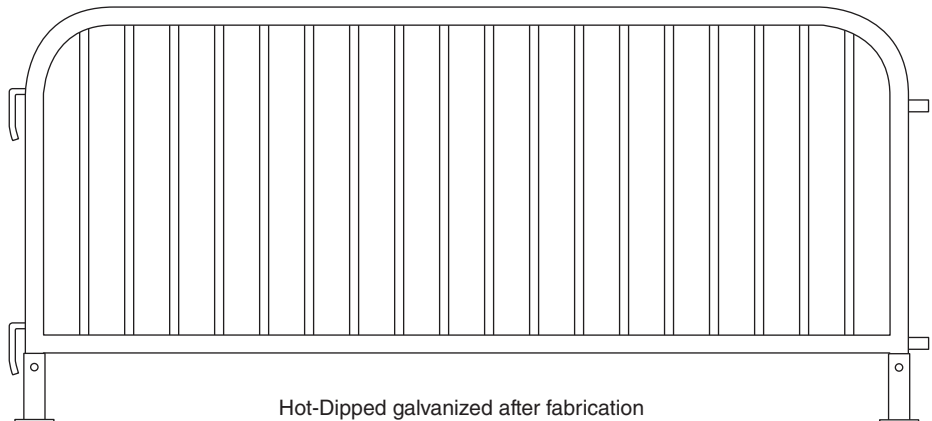

Hot-Dipped galvanized after fabrication