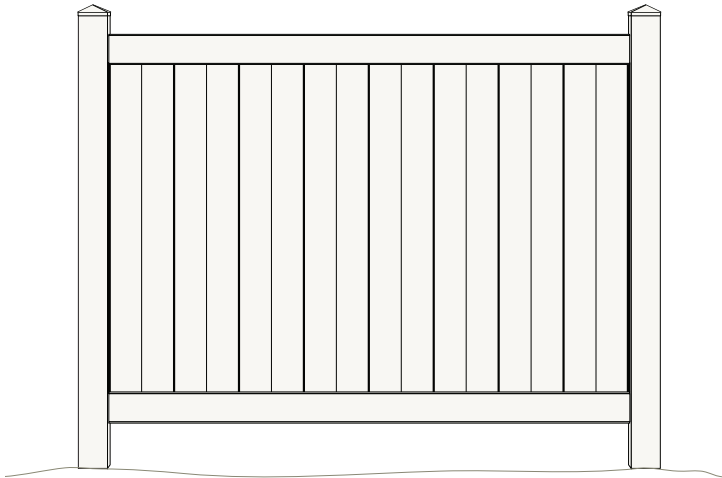

Panel kits are unassembled.

For estimating purposes 8' panel with steel bottom rail stiffener including 1 line or end post with cap.

Order by the kit or by the individual item.

6' x 8' PANEL ONLY Without Post

Kit Number: IVN20022

If kit is ordered, all items must ship together.

PANEL PRICE

Item#	DESCRIPTION	6' x 8' Panel INCLUDES	UNIT PRICE	EXTENSION PRICE
IVR2112A	1 1/2" x 5 1/2" x 95" rail	2		
IVK7125	7/8" x 11.3" x 62 1/4" T & G picket	8		
IVK2327	U channel x 123"	1		
IVS101	Rail stiffener - Steel insert	1		

ORDER POSTS AND CAPS AS NEEDED:

IVP122124	5" x 5" x 8' line post
IVP121124	5" x 5" x 8' end post
IVP123124	5" x 5" x 8' corner post
IVP120024	5" x 5" x 8' blank post
IVS311	Post stiffener
IVC0112	5" external post cap

GATES & HARDWARE

IVG20022A	46" net single gate	Assembled	Unassembled
IVG21022A	58" net single gate		
IVG22022A	70" net single gate		
IVH01	Non self closing hinges - black		
IVH31	Paddle latch - black		
IVH21	Drop rod - black		

For double drive allow for 2 of the above gate panels.