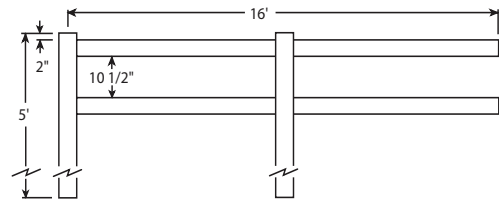

REQUIRED MATERIAL FOR 16' SECTION

EXCLUDING TERMINAL POST

2 - RAIL, 3 - RAIL, 4 - RAIL

Posts routed for 1 1/2" x 5 1/2" rails.

POST LENGTHS	RAILS	POST CAPS
2 ea. — 5', 6 1/2', 7'	2, 3, or 4 ea. — 1 1/2" x 5 1/2" x 16'	2 ea. — 5" x 5"

RIGID PVC FENCING

Description	Item#	Price

2-RAIL — 5' LENGTH POSTS (.135" wall)

Spacing Between Rails = 10 1/2"

5" x 5" x 5' Line	IVP122200
5" x 5" x 5' End	IVP121200
5" x 5" x 5' Corner	IVP123200
5" x 5" x 5' 3-way	IVP124200
5" x 5" x 5' Blank	IVP120000