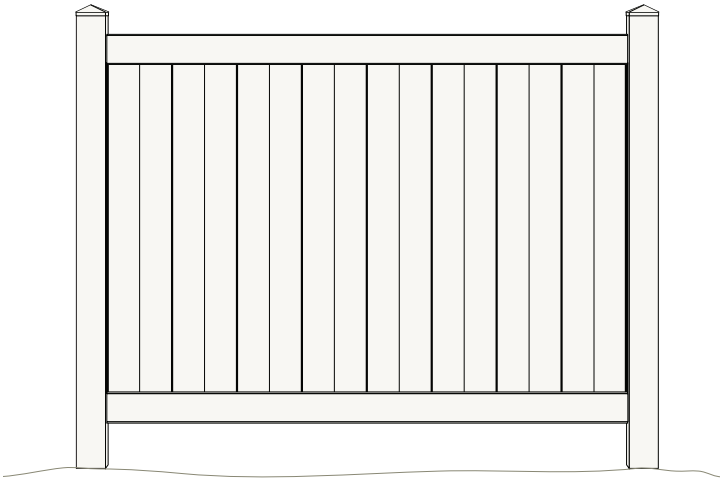

Panel kits are unassembled.

For estimating purposes 8' panel with steel bottom rail stiffener including 1 line or end post with cap.

Order by the kit or by the individual item.

6' x 8' PANEL ONLY Without Post

Kit Number: IVN20000

If kit is ordered, all items must ship together.

PANEL PRICE

Item#	DESCRIPTION	6' x 8' Panel INCLUDES	UNIT PRICE	EXTENSION PRICE
IVR2110A	1 1/2" x 5 1/2" x 95" rail	2		
IVK7105	7/8" x 11.3" x 62 1/4" T & G picket	8		
IVK2307	U channel x 123"	1		
IVS101	Rail stiffener - Steel insert	1		

ORDER POSTS AND CAPS AS NEEDED:

IVP122104	5" x 5" x 8' line post
IVP121104	5" x 5" x 8' end post
IVP123104	5" x 5" x 8' corner post
IVP120004	5" x 5" x 8' blank post
IVS311	Post stiffener
IVC0110	5" external post cap

GATES & HARDWARE

IVG20000A	46" net single gate	Assembled	Unassembled
IVG21000A	58" net single gate		
IVG22000A	70" net single gate		
IVH01	Non self closing hinges - black		
IVH31	Paddle latch - black		
IVH21	Drop rod - black		

For double drive allow for 2 of the above gate panels.