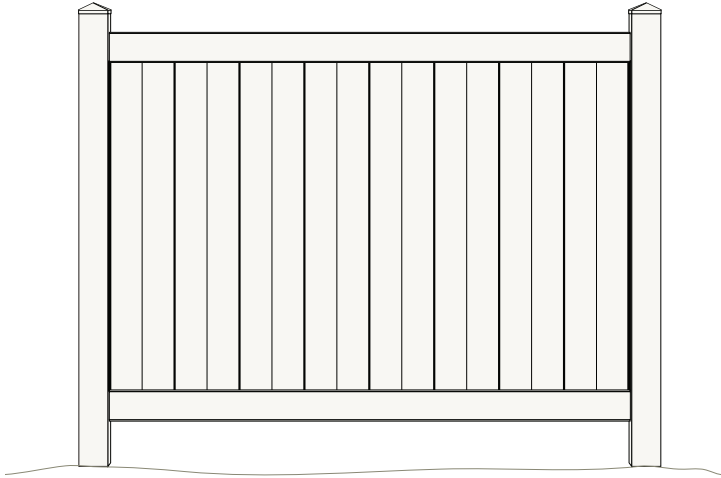

5' not in stock. Call for availability.

For estimating purposes 8' panel with steel bottom rail stiffener including 1 line or end post with cap.

Panel kits are unassembled.

Order by the kit or by the individual item.

5' x 8' PANEL ONLY Without Post

Kit Number: IVN10000

If kit is ordered, all items must ship together.

PANEL PRICE

Item#	DESCRIPTION	5' x 8' Panel INCLUDES	UNIT PRICE	EXTENSION PRICE
IVR2110A	1 1/2" x 5 1/2" x 95" rail	2		
IVK7101	7/8" x 11.3" x 48" T & G picket	8		
IVK2307	U channel x 123"	1		
IVS101	Rail stiffener - Steel insert	1		

ORDER POSTS AND CAPS AS NEEDED:

IVP122103	5" x 5" x 7' line post
IVP121103	5" x 5" x 7' end post
IVP123103	5" x 5" x 7' corner post
IVP120003	5" x 5" x 7' blank post
IVS311	Post stiffener
IVC0110	5" external post cap

GATES & HARDWARE

IVG10000A	46" net single gate	Assembled	Unassembled
IVG11000A	58" net single gate		
IVG12000A	70" net single gate		
IVH01	Non self closing hinges - black		
IVH31	Paddle latch - black		
IVH21	Drop rod - black		

For double drive allow for 2 of the above gate panels.