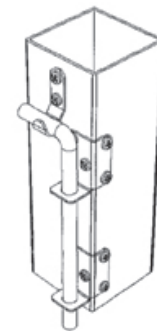

Vinyl to Vinyl, Self-Closing

White	12	IVH10		
Black	12	IVH11		

Vinyl to Steel, Non Self-Closing

White	12	IVH40		
Black	12	IVH41		

Vinyl to Steel, Self-Closing

White	12	IVH50		
Black	12	IVH51		

Paddle Latches

	Box Qty.	Item#	Less Box	Box
White	20	IVH30		
Black	20	IVH31		

Drop Rods

	Size	Box Qty.	Item#	Less Box	Box
White	36"	10	IVH20		
Black	36"	10	IVH21		

Aluminum Tubing

Size	Box Qty.	Item#	Less Box	Box
1.25" x 1.25" x 4'	100	IVM002		
1.25" x 1.25" x 6'	100	IVM008		
1.25" x 1.25" x 24'	100	IVM00A		
1.5" x 1.5" x 65.5"	100	IVM015		
1.5" x 1.5" x 22'	100	IVM019		