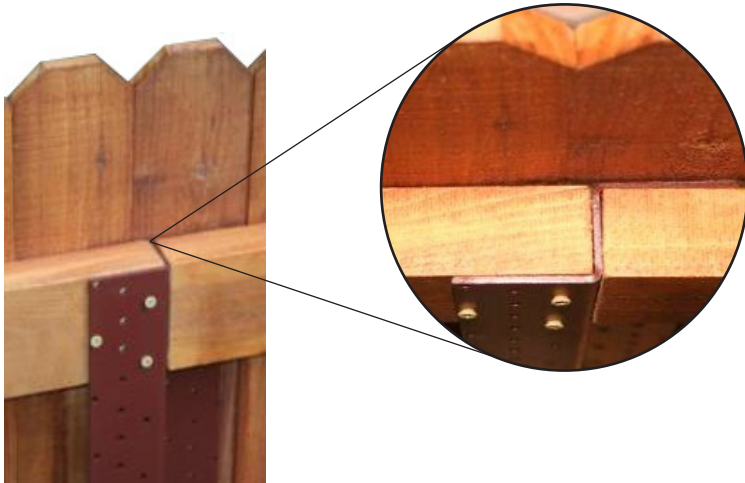

Hole patterns make installation easy
Can be used as a line post, corner post, gate post
or end post with no hardware or brackets

The Z/Post works as a natural gate stop.