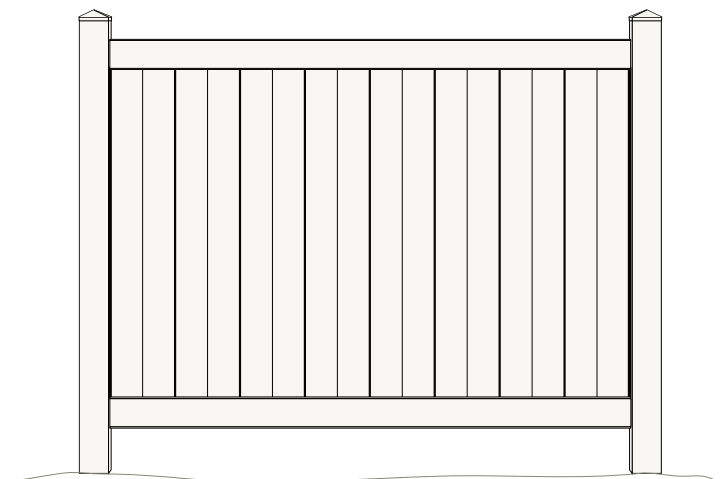

EXTERNAL CAP

5" x 5" White	IVC0110
---------------	---------

Available in Tan

0.150" wall posts available

Ribbed Rails

Panel kits are unassembled.

4' not in stock. Call for availability.

For estimating purposes 8' panel with steel bottom rail stiffener including 1 line or end post with cap.