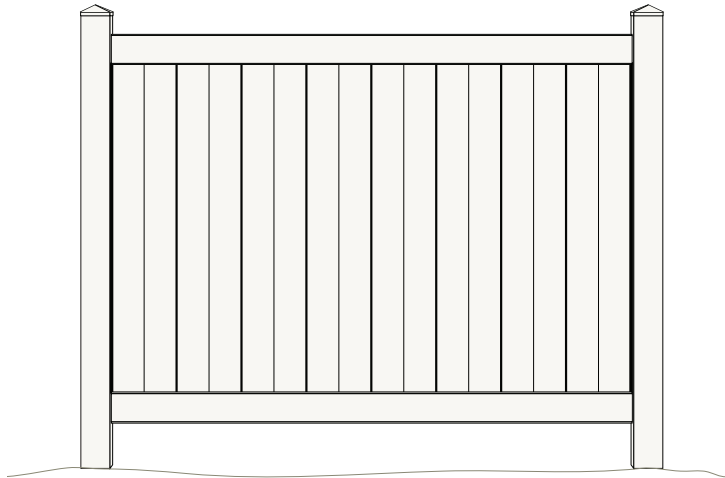

Panel kits are unassembled.

4' not in stock. Call for availability.

For estimating purposes 8' panel with steel bottom rail stiffener including 1 line or end post with cap.

Order by the kit or by the individual item.

4' x 8' PANEL ONLY Without Post

Kit Number: IVN00011

If kit is ordered, all items must ship together.

PANEL PRICE

Item#	DESCRIPTION	4' x 8' Panel INCLUDES	UNIT PRICE	EXTENSION PRICE
IVR2111A	1 1/2" x 5 1/2" x 95" rail	2		
IVK7110	7/8" x 11.3" x 36" T & G picket	8		
IVK2317	U channel x 123"	1		
IVS101	Rail stiffener - Steel insert	1		

ORDER POSTS AND CAPS AS NEEDED:

IVP122111	5" x 5" x 6' line post
IVP121111	5" x 5" x 6' end post
IVP123111	5" x 5" x 6' corner post
IVP120011	5" x 5" x 6' blank post
IVS311	Post stiffener
IVC0111	5" external post cap

GATES & HARDWARE

IVG00011A	46" net single gate	Assembled	Unassembled
IVG01011A	58" net single gate		
IVG02011A	70" net single gate		
IVH01	Non self closing hinges - black		
IVH31	Paddle latch - black		
IVH21	Drop rod - black		

For double drive allow for 2 of the above gate panels.