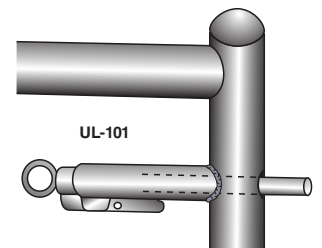

Item#	Gate Latches	Price
15991	UL-101 notched for round post weld-on, ZINC	
15995	UL-103 flat bolt-on, ZINC	
15997	UL-104 notched for round post bolt-on, ZINC	
45403	UL-302 double drive drop rod white powder coated for vinyl gate. Includes: 1 — UL-302 drop rod 2 — UL-302 drop rod guides