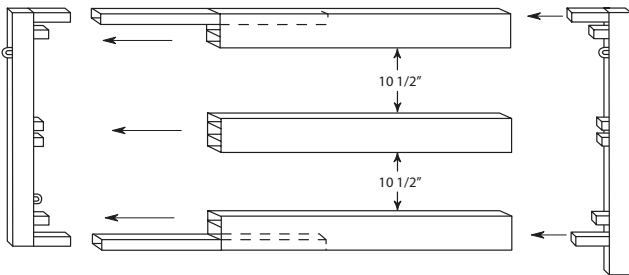

Aluminum Gate Corners

Degree	Box Qty.	Item#	Price
90	50	IVM12	

RANCH 3 Rail Fence Gate Frame

Item#	Opening	Unit Price
45036W	Up to 6 ft	

PVC Rigid Profiles Not Supplied with Gate

ADJUST-A-GATE

- Square frame design for professional quality
- Kit includes: vertical frame, 6' spreader bars, post hinges, frame hinges, gate latch, truss cable, stainless steel screws
- 180° hinge system
- Easy "on-site" assembly