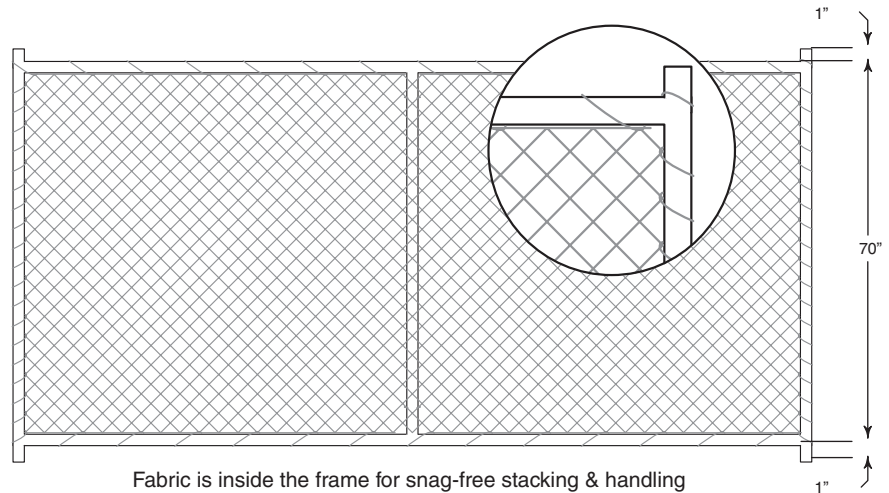

Fabric is inside the frame for snag-free stacking & handling

CROWD CONTROL PANEL

Hot Dipped Galvanized

Item#	Description	Price	
		Less Bundle	20 per Bundle

TPCC Crowd Control Fence
 42" height x 90" length
 2 stands included with each panel