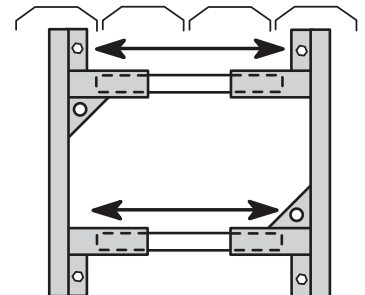

Adjustable Steel Frame For Wood Fencing

Item#	Description	Price
26300-36	AG 36 36" - 60" opening	
26300-36-3	Contractor Series 3-Rail — AG 36-3	
26300-60	AG 60 60" - 96" opening	
26300-60-3	Contractor Series 3-Rail — AG 60-3	
26310-301	UL-301 Galvanized Drop Rod Assembly For Wood Gate	

- **Galvanized Hardware Included**
  Gate Frame Hinges, Lag Hinges, Zinc Thumb Latch, Stop Plate, Cable Truss Kit
- **Galvanized Steel Frame**
  With tan polyester powder coated
- **Wood Not Supplied With Frame**