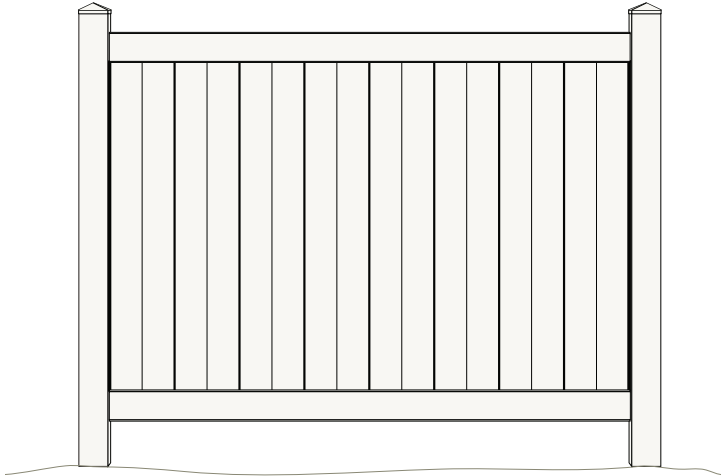

Panel kits are unassembled.

For estimating purposes 8' panel with steel bottom rail stiffener including 1 line or end post with cap.

Order by the kit or by the individual item.

6' x 8' PANEL ONLY Without Post

Kit Number: IVN20011

If kit is ordered, all items must ship together.

PANEL PRICE

Item#	DESCRIPTION	6' x 8' Panel INCLUDES	UNIT PRICE	EXTENSION PRICE
IVR2111A	1 1/2" x 5 1/2" x 95" rail	2		
IVK7115	7/8" x 11.3" x 62 1/4" T & G picket	8		
IVK2317	U channel x 123"	1		
IVS101	Rail stiffener - Steel insert	1		

ORDER POSTS AND CAPS AS NEEDED:

IVP122114	5" x 5" x 8' line post
IVP121114	5" x 5" x 8' end post
IVP123114	5" x 5" x 8' corner post
IVP120014	5" x 5" x 8' blank post
IVS311	Post stiffener
IVC0111	5" external post cap

GATES & HARDWARE

IVG20011A	46" net single gate	Assembled	Unassembled
IVG21011A	58" net single gate		
IVG22011A	70" net single gate		
IVH01	Non self closing hinges - black		
IVH31	Paddle latch - black		
IVH21	Drop rod - black		

For double drive allow for 2 of the above gate panels.