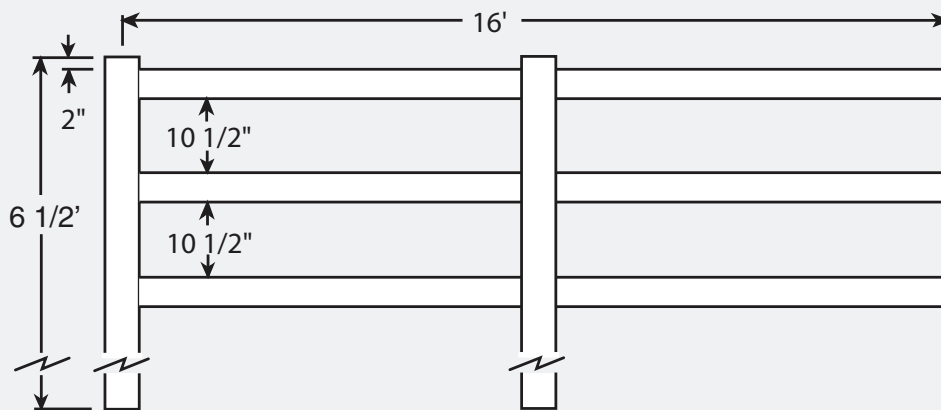

Imperial Vinyl Ranch Rail

Stocking 3-Rail White Imperial Vinyl Ranch Rail (2-rail & 4-rail available)

8530 UNSWORTH AVE.
SACRAMENTO, CA 95828-1009
1-916-381-4065

13111 DAHLIA ST.
FONTANA, CA 92337-6902
1-909-350-9040