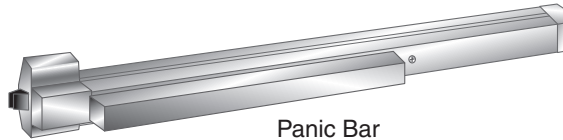

EXIT DEVICES

Panic Bar

Features

- Field reversible
- Latch bolt deadlocking
- 3/4" throw latch bolt
- Field sizeable
- Hex key dogging
- Strike

Finishes

- Sprayed aluminum finish stocked
- Sprayed bronze finish available

**All kits are furnished with Schlage "C" key way.
Specify keyed alike or keyed different when ordering.**