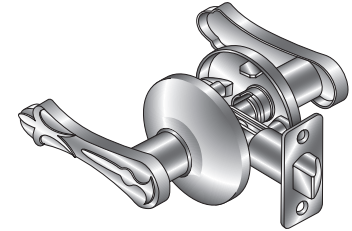

Marquis Passage Latch

- For non-security entry & exit
- Marquis style handles
- Antique brass finish

- When using Passage Latches for security applications, use in conjunction w/deadbolt style lock in dbl lockbox
- All polished brass locks are available in antique brass finish (by special order only).
- All above latches require large hole standard lockbox.

KWIKSET PASSAGE LATCHES — SECURITY & NON-SECURITY

ITEM	STYLE	QTY
		Per Sack
83154	Fire Lock	12
83130	Marquis Passage Latch	12
83153	Passage Latch	12

HEAVY DUTY SCHLAGE RHODES GRADE I LOCKSETS

ITEM	STYLE	QTY
		Per Sack
83122	Fire Lock / Store Room Lock Outside Fixed, Enter by Key, Inside Free	6
83122-10	Passage Lock Both Levers Always Unlocked	6
83122-D66	Store Lock Key in Either Lever Locks or Unlocks Both Sides	6
83122-05	Institution Lock Both Levers Fixed Entrance by Key in Either	6
83122-D70	Classroom Lock Outside Lever Locked or Unlocked by Key, Inside Free	6

- Heavy duty, commercial
- ADA compliant
- Brushed chrome finish
- Requires special lockbox Item# 83119-10 Keedex part# K-BXRHO
- See page 4
- Specify key alike or key different

1265 N. CUYAMACA ST. EL CAJON, CA 92020 619-449-0333	13111 DAHLIA ST. FONTANA, CA 92337 909-350-9040	8530 UNSWORTH AVE. SACRAMENTO, CA 95828 916-381-4065	8937 SAN FERNANDO RD. SUN VALLEY, CA 91352 818-504-3700	10010 PORTLAND AVE. TACOMA, WA 98445 253-535-5500