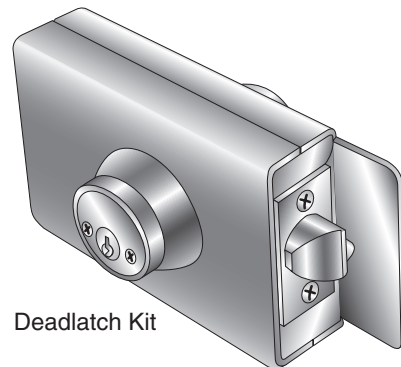

Single Hole Box

Height: 3 1/2"
 Width: 4 1/2"
 Large Hole: 2 1/8" dia.
 Throw Hole: 1" dia.
 Standard: 1 1/2" depth
 Trimline: 1 1/8" depth

Double Hole Box

Height: 6 3/4"
 Width: 4 1/2"
 Large Hole: 2 1/8" dia.
 Throw Hole: 1" dia.
 Standard: 1 1/2" depth
 Trimline: 1 1/8" depth

LOCK BOXES — 2 3/8 BACKSET

ITEM	STYLE	QTY
		Per Sack
83151	Single Large Hole, Std.	15
83174	Single Trimline	15
83161	Double - 2 Large Holes, Std.	15
83175	Double Trimline	15

SPECIAL LOCK BOXES

ITEM	KEEDEX PART	DESCRIPTION
83118	K-BXSGL234	Single Large Hole Lock Box, 2 3/4" Backset
83118-2D	K-BXSGL234-2D	Single Large Hole Lock Box, 2 3/4" Backset, 2" wide, fits 1 3/4" lock
83118-DBL	K-BXDBL234	Double Large Hole Lock Box, 2 3/4" Backset, 4" on center
83119-10	K-BXRHO	Lock Box - Schlage ® Rhodes
83117	K-BXSIM	Lock Box - Simplex 1000, 5000, Trilogy DL2500, DL2700, Codelock CL5000
83117-10	K-BXSIM-EE	Lock Box - Simplex 1000 EE series
83119-22	K-BXEDV22	Von Duprin 22 Exit Device w/DT, NL, K or LTRIM
83119-992L	K-BXED-V992L	Lock Box - Von Duprin 99 Rim Exit Device w/992L & 994L Trim
83119-99NL	K-BXED-V990NL	Lock Box - Von Duprin 99 Rim Exit Device w/990NL Trim
83117-05	K-BXED-ETPDV99	Lock Box - Alarm Lock ETPDL w/Von Duprin 99 Exit Device
83117-05S	S146	Extended Cylinder Spindle For K-BXED-ETPDL 2" Box
83118-20	K-BXSTR	Bracket for Large ANSI Strike, welds to latch post or jamb
83119	K-BXMOR1	Mortise Lock Box - Schlage L series, Sargent 7700/8100, Yale 4600, 8600, 8700
83119-3	K-BXMOR3	Mortise Lock Box - no trim hole, cylinder hole only
83119-4	K-BXMOR4	Mortise Lock Box - no trim hole, no cylinder hole

Other KEEDEX boxes available

T-2 Kit Includes	
ITEM	DESCRIPTION
83151	1 - Single 2 1/8" large hole lockbox
83131	1 - Schlage double cylinder deadlatch
83149	1 - Pair reduction rings

T-1 Kit Includes	
ITEM	DESCRIPTION
83168	1 - Release lockbox
83167	1 - Electric release
83166	1 - Stepdown transformer
83165	1 - Electric push-button