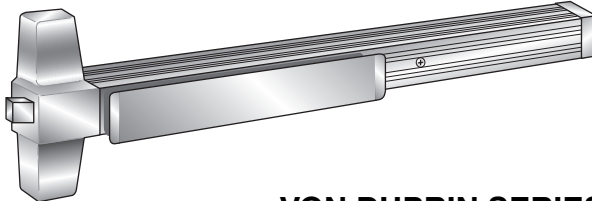

VON DUPRIN SERIES 99/98 EXIT DEVICES