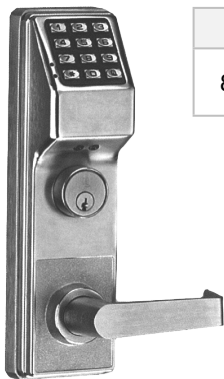

ETDL

FEATURES

- Similar features as above, also weather-proof
- Key Pad Programmable
- PC Programmable With Additional Software

Lockbox Available; Item# 83117-05
Extended Spindle Kit Available; Item# 83117-05S
See page 4

SPECIFICATIONS

Lock Type: For use w/exit device	Weather-proof: -31°F to +151°F
User Codes: 2,000	Battery/Cycles: 5 AA; 60,000
Code Length: 3-6 digits	Satin Chrome Stocked
Vandal-Proof: All metal	Other finishes available