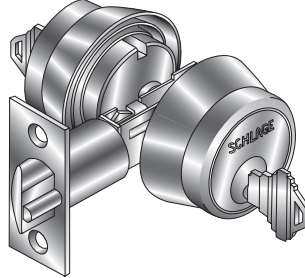

S-1
Single Box

S-1 kit includes:

- 1 - single hole lockbox
- 1 - Kwikset double cylinder deadbolt

S-2
Double Box

S-2 kit includes:

- 1 - double hole lockbox
- 1 - Kwikset double cylinder deadbolt
- 1 - Kwikset passage latch

S-3 kit includes:

- 1 - single hole lockbox
- 1 - Kwikset self closing lock

S-4 kit includes:

- 1 - single hole lockbox
- 1 - Kwikset firelock

Double Cylinder
Hook Lock

LOCKBOX KITS — COMPLETE ASSEMBLY WITH KWIKSET LOCKS

- Keyed on both sides.
- Designed for use in rolling or double gates.

Double Cylinder Deadbolt

- Keyed on both sides
- Uses key to lock or unlock

Single Cylinder Deadbolt

- Keyed on one side
- Thumb twist on one side

Double Cylinder Deadlatch

- Keyed on both sides
- Locks automatically when closing door or gate
- Uses key to unlock

Single Cylinder Deadlatch

- Keyed on one side
- Locks automatically when closing door or gate
- Thumb twist on one side