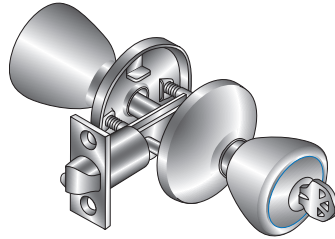

Fire Lock

- Outside knob is keyed
- Inside knob is free turning
- Outside knob always locked, requires key for entry
- Polished brass finish