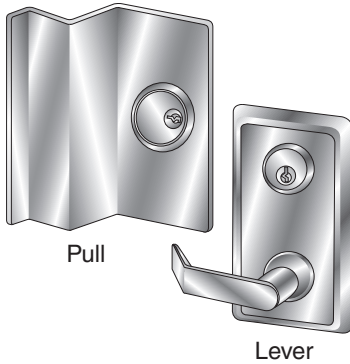

VON DUPRIN SERIES 22 EXIT DEVICES

Pull

Lever

ITEM	DESCRIPTION
83377-10	VD 22 Exit only x 3' ** sprayed aluminum
83377	VD 22 w/keyed entry and pull, entrance by key from outside
83377-20	VD 22 w/keyed entry and lever, key locks or unlocks lever from outside
83377-30K	*Alarm Kit for 22 series exit device *Not outdoor Rated

**** Also Available In 4'
Add $7.41 to above prices**