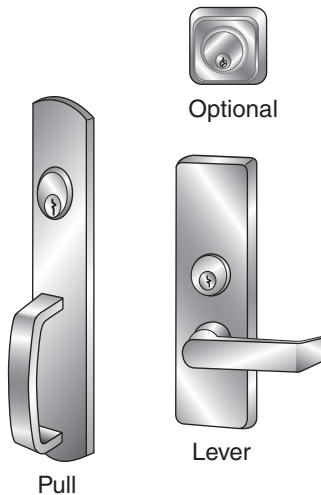

- Keyed on both sides.
- Designed for use in rolling or double gates.

Double Cylinder Deadbolt

- Keyed on both sides
- Uses key to lock or unlock

Single Cylinder Deadbolt

- Keyed on one side
- Thumb twist on one side

Double Cylinder Deadlatch

- Keyed on both sides
- Locks automatically when closing door or gate
- Uses key to unlock

Single Cylinder Deadlatch

- Keyed on one side
- Locks automatically when closing door or gate
- Thumb twist on one side

Pull

Lever

ITEM	DESCRIPTION
83377-10	VD 22 Exit only x 3' ** sprayed aluminum
83377	VD 22 w/keyed entry and pull, entrance by key from outside
83377-20	VD 22 w/keyed entry and lever, key locks or unlocks lever from outside
83377-30K	*Alarm Kit for 22 series exit device *Not outdoor Rated

**** Also Available In 4'
Add \$7.41 to above prices**

VON DUPRIN SERIES 99/98 EXIT DEVICES

Optional

Pull

Lever

83377-9926	VD 99 exit only x 3' ** brushed chrome
83377-99NL	VD 99 w/keyed entry and pull, entrance by key from outside, lockbox available; item# 83119-99NL
83377-99L	VD 99 w/keyed entry and lever, key locks or unlocks lever from outside, lockbox available; item# 83119-992L
83377-99LNL	VD 99 w/keyed entry and lever, lever fixed, enter by key, lockbox available; item# 83119-992L