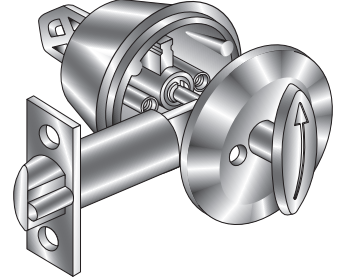

S-3 kit includes:

- 1 - single hole lockbox
- 1 - Kwikset self closing lock

S-4 kit includes:

- 1 - single hole lockbox
- 1 - Kwikset firelock

Double Cylinder
Hook Lock

LOCKBOX KITS — COMPLETE ASSEMBLY WITH KWIKSET LOCKS

- All kits require installation of locks.
- Lockbox should be welded prior to installing locks to avoid any heat damage to tumblers.

DOUBLE CYLINDER HOOK LOCK

ITEM	STYLE	QTY
		Per Sack
83164	1 3/4" wide 1 3/4" deep 7" high	10

- Keyed on both sides.
- Designed for use in rolling or double gates.

Double Cylinder Deadbolt

- Keyed on both sides
- Uses key to lock or unlock

Single Cylinder Deadbolt

- Keyed on one side
- Thumb twist on one side

Double Cylinder Deadlatch

- Keyed on both sides
- Locks automatically when closing door or gate
- Uses key to unlock

Single Cylinder Deadlatch

- Keyed on one side
- Locks automatically when closing door or gate
- Thumb twist on one side