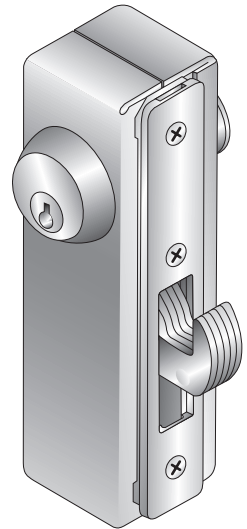

S-1
Single Box

S-1 kit includes:

- 1 - single hole lockbox
- 1 - Kwikset double cylinder deadbolt

S-2
Double Box

S-2 kit includes:

- 1 - double hole lockbox
- 1 - Kwikset double cylinder deadbolt
- 1 - Kwikset passage latch

S-3 kit includes:

- 1 - single hole lockbox
- 1 - Kwikset self closing lock

S-4 kit includes:

- 1 - single hole lockbox
- 1 - Kwikset firelock

Double Cylinder
Hook Lock

LOCKBOX KITS — COMPLETE ASSEMBLY WITH KWIKSET LOCKS

- Keyed on both sides.
- Designed for use in rolling or double gates.

Double Cylinder Deadbolt

- Keyed on both sides
- Uses key to lock or unlock

Single Cylinder Deadbolt

- Keyed on one side
- Thumb twist on one side

Double Cylinder Deadlatch

- Keyed on both sides
- Locks automatically when closing door or gate
- Uses key to unlock

Single Cylinder Deadlatch

- Keyed on one side
- Locks automatically when closing door or gate
- Thumb twist on one side