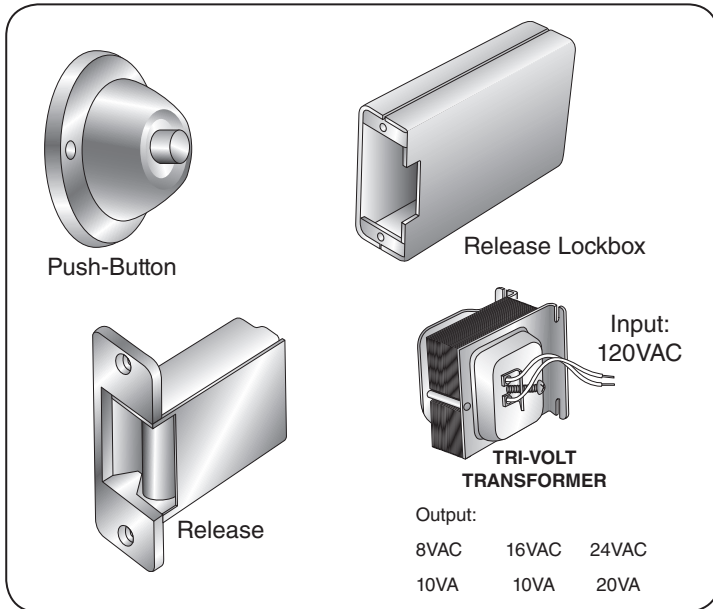

Single Hole Box

Height: 3 1/2"
 Width: 4 1/2"
 Large Hole: 2 1/8" dia.
 Throw Hole: 1" dia.
 Standard: 1 1/2" depth
 Trimline: 1 1/8" depth

Double Hole Box

Height: 6 3/4"
 Width: 4 1/2"
 Large Hole: 2 1/8" dia.
 Throw Hole: 1" dia.
 Standard: 1 1/2" depth
 Trimline: 1 1/8" depth

LOCK BOXES — 2 3/8 BACKSET

ITEM	STYLE	QTY
		Per Sack
83151	Single Large Hole, Std.	15
83174	Single Trimline	15
83161	Double - 2 Large Holes, Std.	15
83175	Double Trimline	15

SPECIAL LOCK BOXES

ITEM	KEEDEX PART	DESCRIPTION
83118	K-BXSGL234	Single Large Hole Lock Box, 2 3/4" Backset
83118-2D	K-BXSGL234-2D	Single Large Hole Lock Box, 2 3/4" Backset, 2" wide, fits 1 3/4" lock
83118-DBL	K-BXDBL234	Double Large Hole Lock Box, 2 3/4" Backset, 4" on center
83119-10	K-BXRHO	Lock Box - Schlage ® Rhodes
83117	K-BXSIM	Lock Box - Simplex 1000, 5000, Trilogy DL2500, DL2700, Codelock CL5000
83117-10	K-BXSIM-EE	Lock Box - Simplex 1000 EE series
83119-22	K-BXEDV22	Von Duprin 22 Exit Device w/DT, NL, K or LTRIM
83119-992L	K-BXED-V992L	Lock Box - Von Duprin 99 Rim Exit Device w/992L & 994L Trim
83119-99NL	K-BXED-V990NL	Lock Box - Von Duprin 99 Rim Exit Device w/990NL Trim
83117-05	K-BXED-ETPDV99	Lock Box - Alarm Lock ETPDL w/Von Duprin 99 Exit Device
83117-05S	S146	Extended Cylinder Spindle For K-BXED-ETPDL 2" Box
83118-20	K-BXSTR	Bracket for Large ANSI Strike, welds to latch post or jamb
83119	K-BXMOR1	Mortise Lock Box - Schlage L series, Sargent 7700/8100, Yale 4600, 8600, 8700
83119-3	K-BXMOR3	Mortise Lock Box - no trim hole, cylinder hole only
83119-4	K-BXMOR4	Mortise Lock Box - no trim hole, no cylinder hole

Other KEEDEX boxes available

T-2 Kit Includes	
ITEM	DESCRIPTION
83151	1 - Single 2 1/8" large hole lockbox
83131	1 - Schlage double cylinder deadlatch
83149	1 - Pair reduction rings

T-1 Kit Includes	
ITEM	DESCRIPTION
83168	1 - Release lockbox
83167	1 - Electric release
83166	1 - Stepdown transformer
83165	1 - Electric push-button