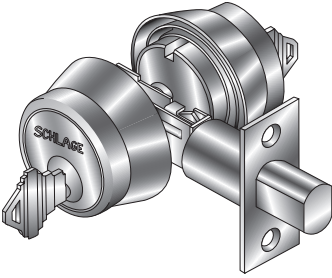

S-3 kit includes:

- 1 - single hole lockbox
- 1 - Kwikset self closing lock

S-4 kit includes:

- 1 - single hole lockbox
- 1 - Kwikset firelock

Double Cylinder
Hook Lock

LOCKBOX KITS — COMPLETE ASSEMBLY WITH KWIKSET LOCKS

- All kits require installation of locks.
- Lockbox should be welded prior to installing locks to avoid any heat damage to tumblers.

DOUBLE CYLINDER HOOK LOCK

ITEM	STYLE	QTY
		Per Sack
83164	1 3/4" wide 1 3/4" deep 7" high	10

- Keyed on both sides.
- Designed for use in rolling or double gates.

Double Cylinder Deadbolt

- Keyed on both sides
- Uses key to lock or unlock

Single Cylinder Deadbolt

- Keyed on one side
- Thumb twist on one side

Double Cylinder Deadlatch

- Keyed on both sides
- Locks automatically when closing door or gate
- Uses key to unlock

Single Cylinder Deadlatch

- Keyed on one side
- Locks automatically when closing door or gate
- Thumb twist on one side