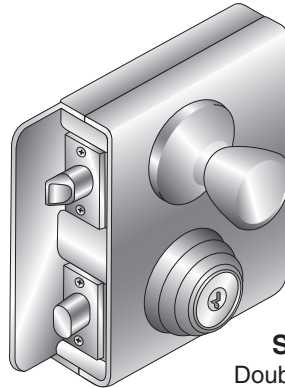

S-1
Single Box

S-1 kit includes:

- 1 - single hole lockbox
- 1 - Kwikset double cylinder deadbolt

S-2
Double Box

S-2 kit includes:

- 1 - double hole lockbox
- 1 - Kwikset double cylinder deadbolt
- 1 - Kwikset passage latch

S-3 kit includes:

- 1 - single hole lockbox
- 1 - Kwikset self closing lock

S-4 kit includes:

- 1 - single hole lockbox
- 1 - Kwikset firelock

Double Cylinder
Hook Lock

LOCKBOX KITS — COMPLETE ASSEMBLY WITH KWIKSET LOCKS

- Keyed on both sides.
- Designed for use in rolling or double gates.

Double Cylinder Deadbolt

- Keyed on both sides
- Uses key to lock or unlock

Single Cylinder Deadbolt

- Keyed on one side
- Thumb twist on one side

Double Cylinder Deadlatch

- Keyed on both sides
- Locks automatically when closing door or gate
- Uses key to unlock

Single Cylinder Deadlatch

- Keyed on one side
- Locks automatically when closing door or gate
- Thumb twist on one side