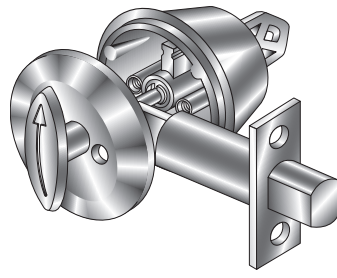

S-3 kit includes:

- 1 - single hole lockbox
- 1 - Kwikset self closing lock

S-4 kit includes:

- 1 - single hole lockbox
- 1 - Kwikset firelock

Double Cylinder
Hook Lock

LOCKBOX KITS — COMPLETE ASSEMBLY WITH KWIKSET LOCKS

- All kits require installation of locks.
- Lockbox should be welded prior to installing locks to avoid any heat damage to tumblers.

DOUBLE CYLINDER HOOK LOCK

ITEM	STYLE	QTY
		Per Sack
83164	1 3/4" wide 1 3/4" deep 7" high	10

- Keyed on both sides.
- Designed for use in rolling or double gates.

Double Cylinder Deadbolt

- Keyed on both sides
- Uses key to lock or unlock

Single Cylinder Deadbolt

- Keyed on one side
- Thumb twist on one side

Double Cylinder Deadlatch

- Keyed on both sides
- Locks automatically when closing door or gate
- Uses key to unlock

Single Cylinder Deadlatch

- Keyed on one side
- Locks automatically when closing door or gate
- Thumb twist on one side