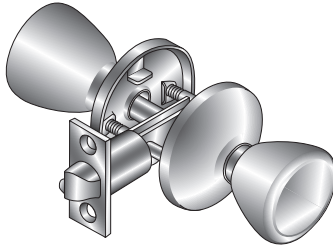

- Keyed on both sides.
- Designed for use in rolling or double gates.

Double Cylinder Deadbolt

- Keyed on both sides
- Uses key to lock or unlock

Single Cylinder Deadbolt

- Keyed on one side
- Thumb twist on one side

Double Cylinder Deadlatch

- Keyed on both sides
- Locks automatically when closing door or gate
- Uses key to unlock

Single Cylinder Deadlatch

- Keyed on one side
- Locks automatically when closing door or gate
- Thumb twist on one side

KWIKSET DEADBOLT LOCKS

ITEM	STYLE	QTY
		Per Sack
83126	Double Cylinder	12
83125	Double Cylinder (Antique)	12
83127	Single Cylinder	12

SCHLAGE LOCKS — DEADLATCH — DEADBOLT

ITEM	STYLE	QTY
		Per Sack
83132	Double Cylinder Deadbolt	4
83134	Single Cylinder Deadbolt	4
83131	Double Cylinder Deadlatch*	4
83135	Single Cylinder Deadlatch*	4

REDUCTION RINGS — PRICE PER PAIR

ITEM	STYLE	QTY
		Per Sack
83149	Reduces a 2 1/8" hole down to a 1 1/2" hole. Available in brass or brushed chrome.	30

Kwikset Passage Latches Heavy Duty Schlage Rhodes

Passage Latch